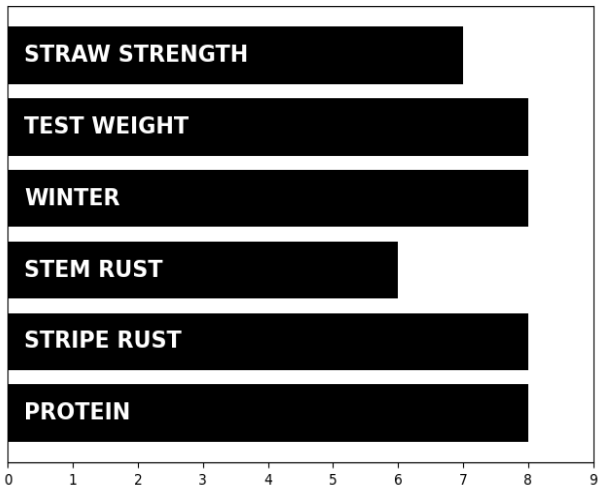

Medium Relative Maturity **Hard Red Winter**

Management & Positioning

- Best combination of Yield, Sawfly and Clearfield technology
- Excellent yield potential
- Very good protien content
- Solid stem for sawfly tolerance
- Very good disease package

Management Tips

- CSO variety, farmers are required to sign a no saved seed agreement

Precision Placement™ Management

Soils Adaptability		Fertility & Fungicide Response	
Sand to Sandy Loams	n/a	Average Nitrogen	n/a
Silt Loams to Loams	n/a	High-Intensive N	n/a
Clay Loam to Loams	n/a	Foliar Fungicides	n/a
Poorly Drained	n/a	Fungicides for Head Scab	n/a
Soil Acidity	n/a		

Seeding Rate / Million Seeds per Acre

800k to 1.1

Agronomic Traits

Maturity	Medium	Straw Strength	Very Good
Grain Color	Red	Test Weight	Excellent
Plant Height	Medium-Tall	Protein	Excellent
Head Type	Awned	Winter Hardiness	Excellent

Insect / Disease Tolerance

Leaf Rust	n/a	Stagnospora Glume Blotch	n/a
Stripe Rust	8	Fusarium Head Scab	n/a
Septoria Leaf Botch	n/a	Stem Rust	6
Tan Spot	n/a	Metribuzin Tolerance	n/a
Yellow Mosaic (WSSM)	n/a	Soil Borne Mosaic Virus	n/a
Hessian Fly	n/a	Barley Yellow Dwarf Virus	n/a

Agronomic Ratings