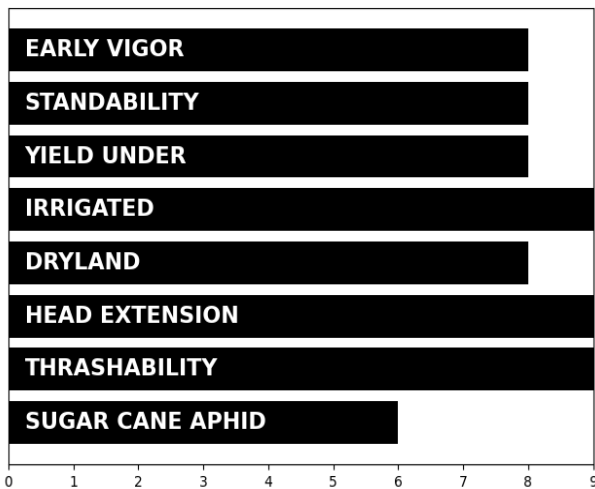

Very Early

54 Days to Bloom

88 Days to RM

### Management & Positioning

- Very early, red colored grain sorghum with excellent short season yield
- Excellent anthracnose resistance and disease resistance
- Semi-open head with excellent head exertion and drought tolerance
- Good sugarcane aphid tolerance and very good standability
- Adapted very well to northwest Kansas, eastern Colorado, High Plains Texas, and northern areas

### Precision Placement™ Management

Row Width		Soils:	
Wide	R	Silt Loams	HR
15-20"	HR	Sandy	R
Drilled	HR	Clay	R
		Poorly Drained	N
Planting Populations		Yield Environment	
Low	N	High	HR
Medium	HR	Moderate	HR
High	HR	Stress	HR
Tillage:		Water Management	
Conventional	HR	Full Irrigation	HR
Minimum	HR	Limited Irrigation	HR
Ridge-Till	HR	Dryland below 21"	HR
No-Till	HR		

### Agronomic Ratings