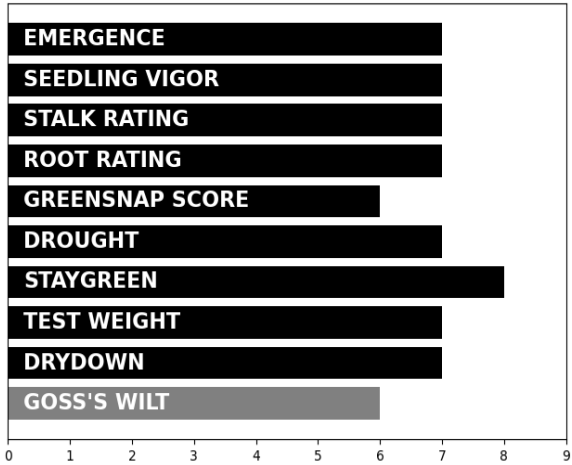

RM 118 | GDU 2850 VT2P-RIB AVAILABLE RIB: YES

Management & Positioning

- All around performer with mix of top end potential and stress tolerance
- Agronomically solid with very good stalks, roots, and test weight
- Best suited in moderate to higher productivity environments

Agronomic Ratings

Agronomic Traits

Plant Height	Medium	Kernel Rows	16-18
Ear Height	Medium-Low	Cob Color	Red
Flowering	Medium	Kernel Texture	Medium
Leaf Habit	Semi-Upright	Kernel Depth	Med-Deep
Ear Flex	Semi-Flex	Husk Coverage	Adequate
Ear Type	Med-Long	Shank Length	Medium

D58VC65 | D57VC51 | D57VC53

Ratings Key: 9=Excellent, 5=Average, 1=Poor; HR=Highly Recommended, R=Recommended, N=Not Recommended, n/a Testing not complete. Herbicide abbreviations: GR=Growth Regulator, PI=Pigment Inhibitor, SU=Sulfonylurea. Yield zones based upon yield goals in field.
 Actual ratings based on best current information available and may be affected by changing environmental and management conditions.