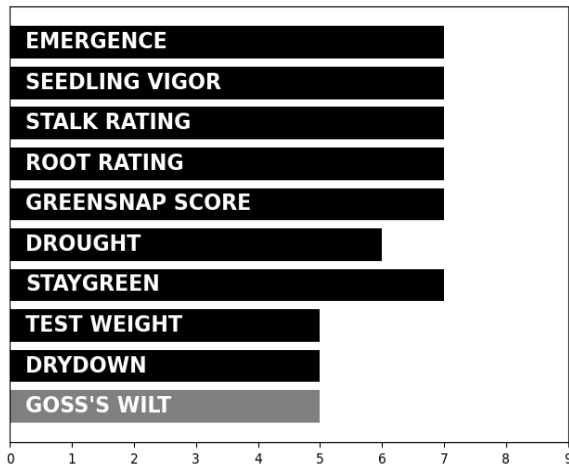

RM 97 | GDU 2400

PowerCore Enlist

AVAILABLE RA: YES

Management & Positioning

- PowerCore Enlist offering with great agronomics
- Dual purposed product with great late season appearance
- Manage for high yield on average and better soil types
- Keep in zone and north

Agronomic Ratings

Agronomic Traits

Plant Height	Medium	Kernel Rows	14-16
Ear Height	Medium	Cob Color	Red
Flowering	Medium	Kernel Texture	Medium
Leaf Habit	Semi-Upright	Kernel Depth	Med-Deep
Ear Flex	Semi-Flex	Husk Coverage	Med-long
Ear Type	Medium	Shank Length	Med-Long

Ratings Key: 9=Excellent, 5=Average, 1=Poor; HR=Highly Recommended, R=Recommended, N=Not Recommended, n/a Testing not complete. Herbicide abbreviations: GR=Growth Regulator, PI=Pigment Inhibitor, SU=Sulfonylurea. Yield zones based upon yield goals in field.