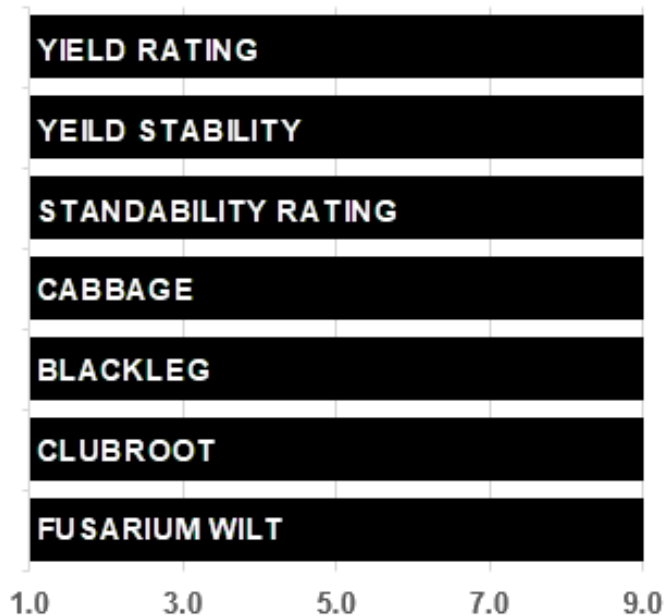

Maturity Class

Management & Positioning

- TruFlex® hybrid with outstanding yield
- Early maturity
- Multigenic clubroot resistance
- Harvest flexibility for delayed swathing or straight cut

Agronomic Traits

Herbicide Technology	Glyphosate
Days to Flower	47.5
Days to Relative Maturity	89.3
Plant Height (Inches)	43.3
Standability	Excellent
Harvest Management	Yes
Clubroot Rating	9.0
Blackleg Rating	9.0
Fusarium Wilt Rating	9.0
Yield Rating	9.0

Agronomic Ratings

Ratings Key: 9=Excellent, 5=Average, 1=Poor; HR=Highly Recommended, R=Recommended, N=Not Recommended, n/a=Testing not complete.
Actual ratings based on best current information available and may be affected by changing environmental and management conditions.