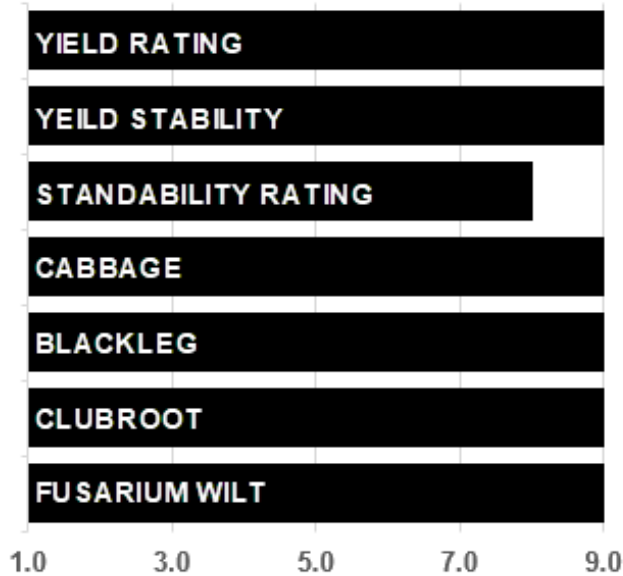

Maturity Class

Management & Positioning

- Outstanding yield potential across all canola growing zones in a Clearfield® hybrid
- Very strong standability
- Multigenic clubroot resistance
- Strong blackleg ratings

Agronomic Traits

Herbicide Technology	IMI
Days to Flower	51.2
Days to Relative Maturity	89.8
Plant Height (Inches)	46.5
Standability	Very Good
Harvest Management	n/a
Clubroot Rating	9.0
Blackleg Rating	9.0
Fusarium Wilt Rating	9.0
Yield Rating	9.0

Agronomic Ratings

Ratings Key: 9=Excellent, 5=Average, 1=Poor; HR=Highly Recommended, R=Recommended, N=Not Recommended, n/a=Testing not complete.
Actual ratings based on best current information available and may be affected by changing environmental and management conditions.